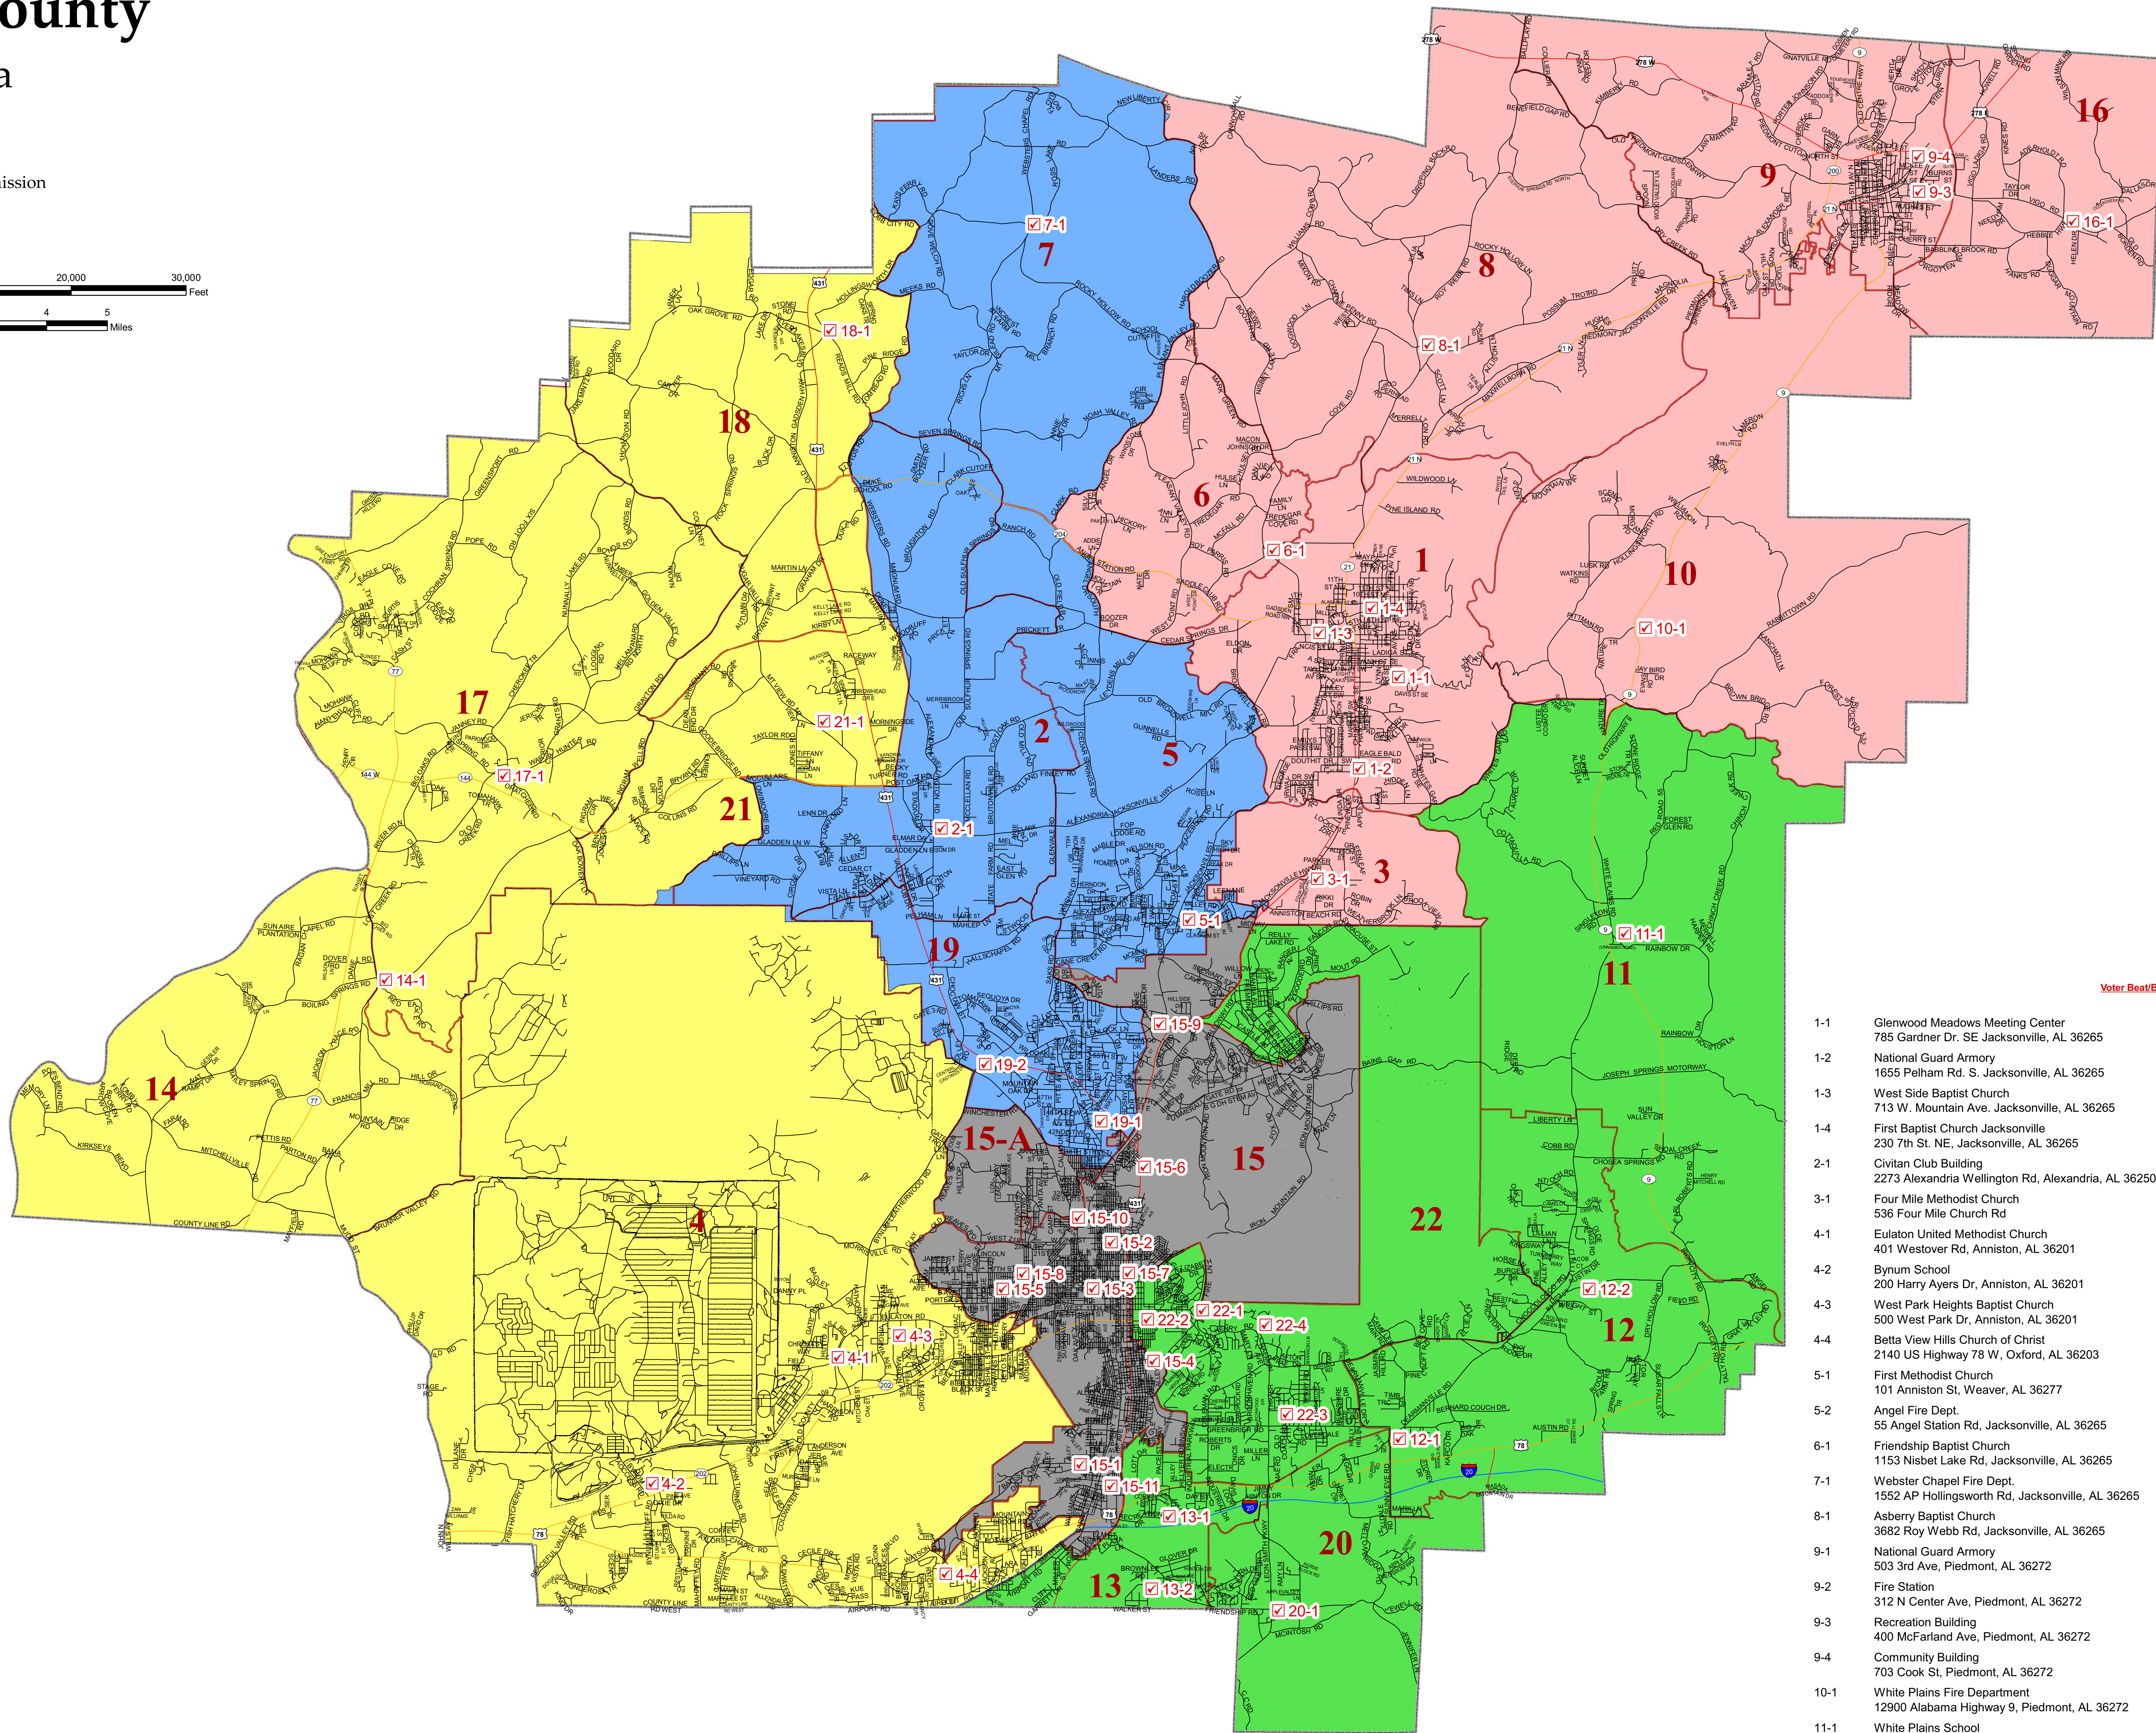

Voter Beat/Box Locations and Commission Districts Calhoun County

Alabama

Prepared By The

GIS Department
Calhoun County Commission

2008

Legend

- 1-1 Voting Box (Voting location)
- Interstate
- Highway
- Major Road
- Local Road
- County Boundary
- Anniston Army Depot
- Pelham Range
- Voter Beats
- DISTRICT1
- DISTRICT2
- DISTRICT3
- DISTRICT4
- DISTRICT5